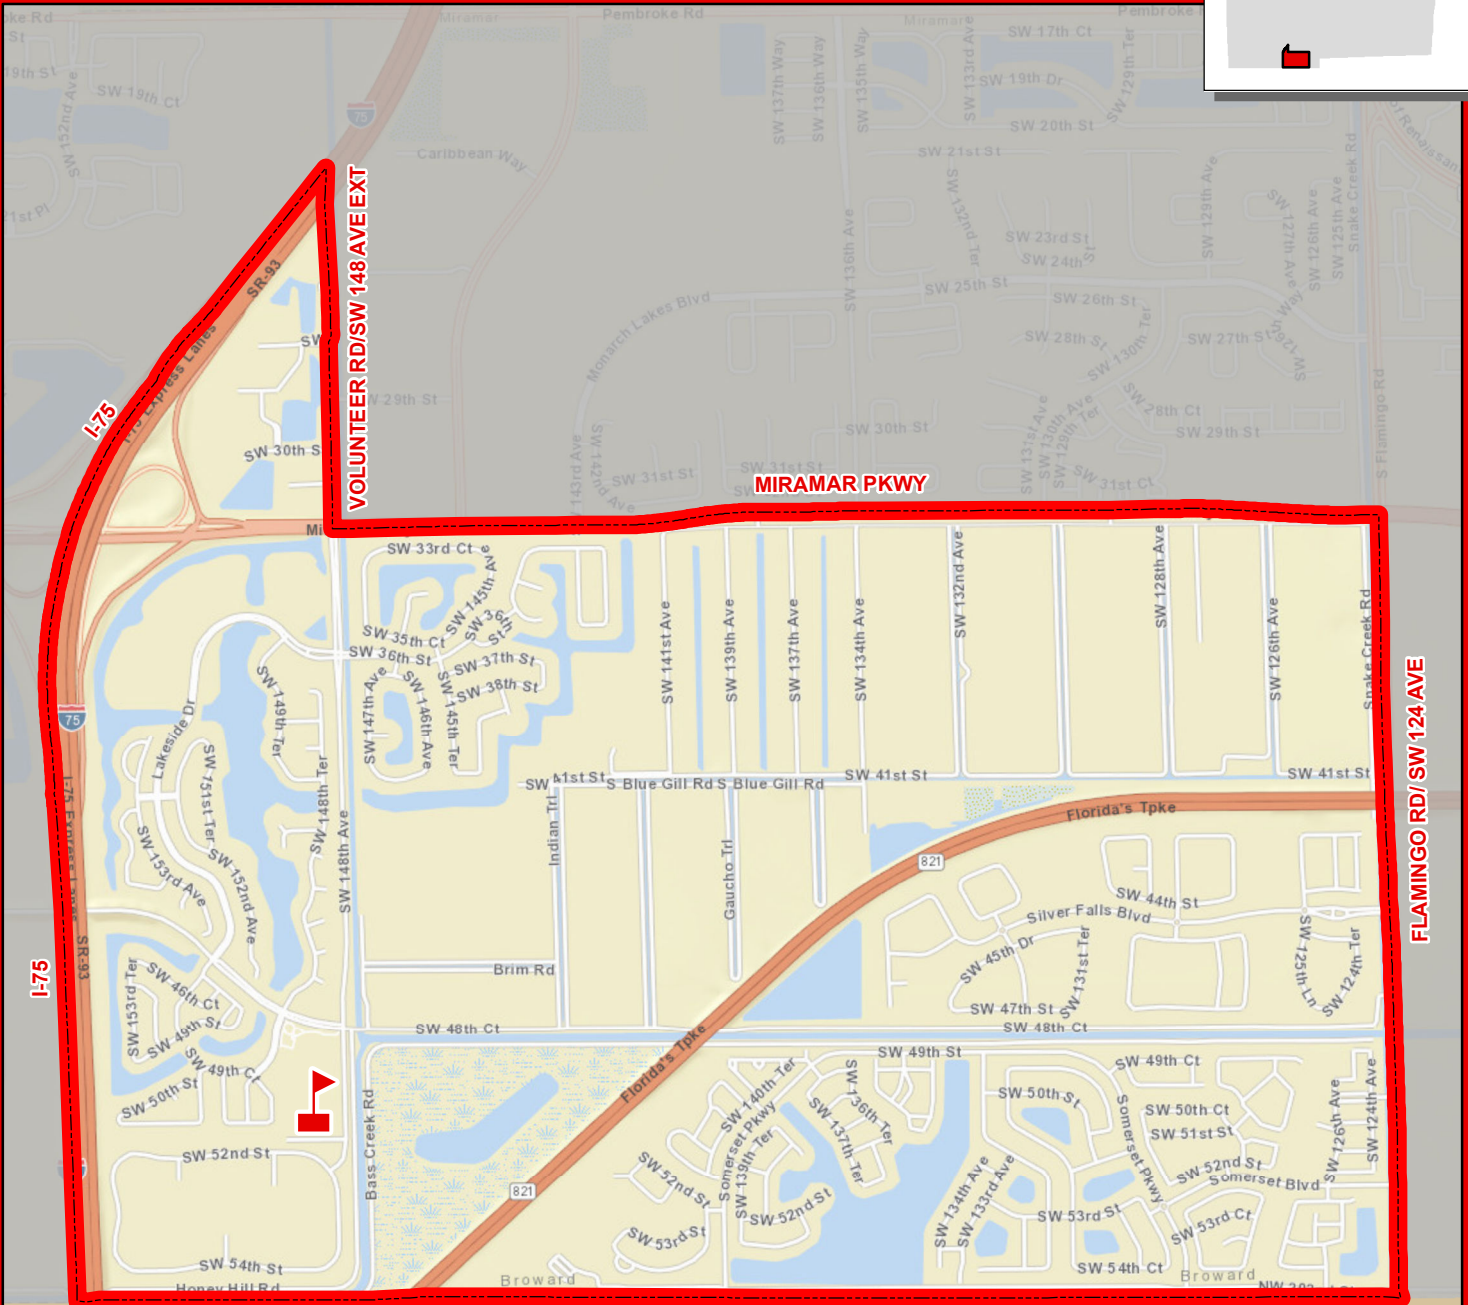

# CORAL COVE ELEMENTARY SCHOOL

5100 SW 148 AVENUE  
MIRAMAR, FLORIDA 33027  
754-323-7950

Innovative Program

BROWARD/MIAMI-DADE COUNTY LINE

FLAMINGO RD/ SW 124 AVE

CORAL COVE

Service Layer Credits: Sources: Esri, HERE, Garmin, USGS, Intermap, INCREMENT P, NRCan, Esri Japan, METI, Esri China (Hong Kong), Esri Korea, Esri (Thailand), NGCC, © OpenStreetMap contributors, and the GIS User Community

THIS MAP IS FOR CONCEPTUAL PURPOSES ONLY AND SHOULD NOT BE USED FOR LEGAL BOUNDARY DETERMINATIONS